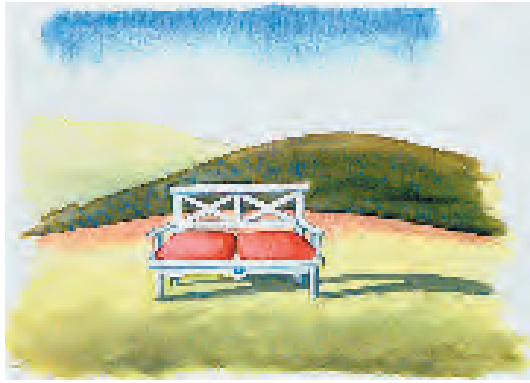

Lou Lou's

104 CLOCK TOWER SQUARE
PORTSMOUTH, RI 02871
401-293-5799
WWW.LOULOUSDECOR.COM

SELECTION SCHEDULE LIVING ROOM ROMAN BLIND

BODY

SIDE
PANELS

BOTTOM
TRIM

ITEM: SHAPED ROMAN BLIND

DIMENSIONS: 26.25"W X 66.75"L

SUGGESTED PLACEMENT: INSIDE MOUNT - LIVING ROOM WINDOW

FINISH: SHAPED BLIND

Lou Lou's

104 CLOCK TOWER SQUARE
PORTSMOUTH, RI 02871
401-293-5799
WWW.LOULOUSDECOR.COM

SELECTION SCHEDULE

DINING ROOM

RECOVERING OF DINING CHAIR SEATS - OPTION 1

ITEM: RECOVER DINING CHAIR SEATS

DIMENSIONS: APPROX 19" x 19"

SUGGESTED PLACEMENT: DINING TABLE

FABRIC: TARANSAY

Lou Lou's

104 CLOCK TOWER SQUARE
PORTSMOUTH, RI 02871
401-293-5799
WWW.LOULOUSDECOR.COM

SELECTION SCHEDULE
GIRLS BEDROOM
VALANCES OVER SHUTTERS

ITEM: TWO VALANCES IN GIRLS ROOM

DIMENSIONS: 1) 36" W X 12"H 1) 79"W X 12"H

SUGGESTED PLACEMENT: HANGING ABOVE SHUTTERS

FABRIC: PINK DAMASK

Lou Lou's

104 CLOCK TOWER SQUARE
PORTSMOUTH, RI 02871
401-293-5799
WWW.LOULOUSDECOR.COM