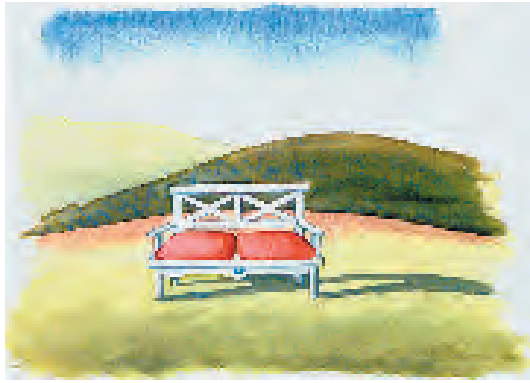

Lou Lou's

104 CLOCK TOWER SQUARE
PORTSMOUTH, RI 02871
401-293-5799
WWW.LOULOUSDECOR.COM

SELECTION SCHEDULE LIVING ROOM ROMAN BLIND

BODY

SIDE
PANELS

BOTTOM
TRIM

ITEM: SHAPED ROMAN BLIND

DIMENSIONS: 26.25"W X 66.75"L

ITEM: RECOVER DINING CHAIR SEATS

DIMENSIONS: APPROX 19" x 19"

SUGGESTED PLACEMENT: DINING TABLE

FABRIC: TARANSAY

Lou Lou's

104 CLOCK TOWER SQUARE
PORTSMOUTH, RI 02871
401-293-5799
WWW.LOULOUSDECOR.COM

SELECTION SCHEDULE
GIRLS BEDROOM
VALANCES OVER SHUTTERS

ITEM: TWO VALANCES IN GIRLS ROOM

DIMENSIONS: 1) 36" W X 12"H 1) 79"W X 12"H

SUGGESTED PLACEMENT: HANGING ABOVE SHUTTERS

FABRIC: PINK DAMASK

Lou Lou's

104 CLOCK TOWER SQUARE
PORTSMOUTH, RI 02871
401-293-5799
WWW.LOULOUSDECOR.COM

SELECTION SCHEDULE
LIVING ROOM
CHAIR - OPTION 2

ACTUAL CHAIR STYLE

BODY OF CHAIR

ITEM: OCCASIONAL CHAIR

DIMENSIONS: 31"W X 36"D X 36"H

SUGGESTED PLACEMENT: LIVING ROOM - ACCROSS FROM SOFA

FINISH: VINTAGE CHESTNUT ON LEGS. BODY OF CHAIR IN VALCOURT