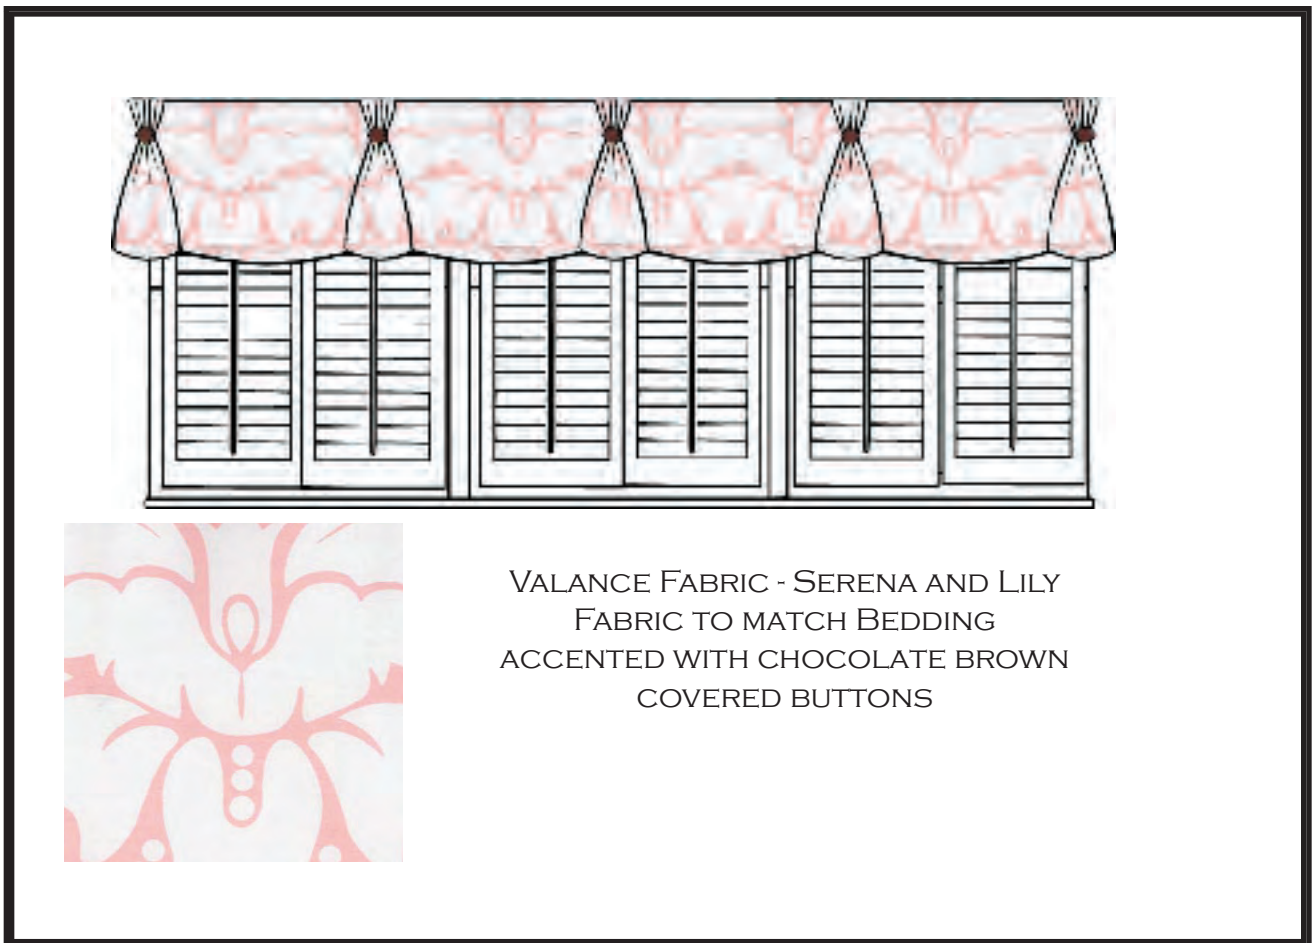

ITEM: RECOVER DINING CHAIR SEATS

DIMENSIONS: APPROX 19" x 19"

SUGGESTED PLACEMENT: DINING TABLE

FABRIC: TARANSAY

Lou Lou's

104 CLOCK TOWER SQUARE
PORTSMOUTH, RI 02871
401-293-5799
WWW.LOULOUSDECOR.COM

SELECTION SCHEDULE
GIRLS BEDROOM
VALANCES OVER SHUTTERS

ITEM: TWO VALANCES IN GIRLS ROOM

DIMENSIONS: 1) 36" W X 12"H 1) 79"W X 12"H

SUGGESTED PLACEMENT: HANGING ABOVE SHUTTERS

FABRIC: PINK DAMASK

Lou Lou's

104 CLOCK TOWER SQUARE
PORTSMOUTH, RI 02871
401-293-5799
WWW.LOULOUSDECOR.COM